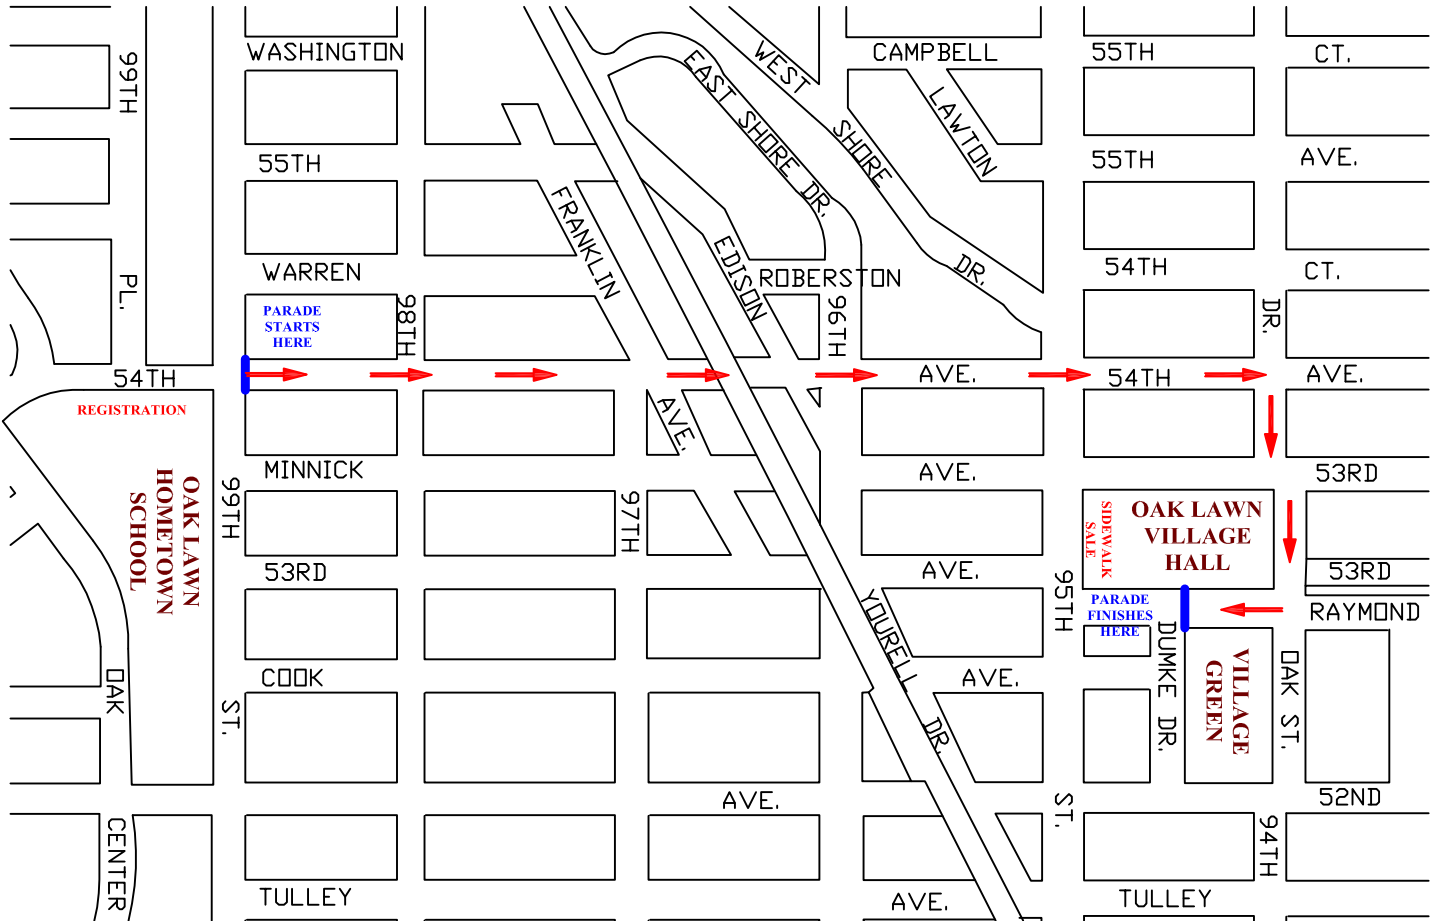

THE VILLAGE OF OAK LAWN AND THE OAK LAWN CHAMBER OF COMMERCE

2008 PET PARADE

JUNE 14 10:00am

* THE PARADE ROUTE AND AFFECTED INTERSECTIONS WILL CLOSE AT APPROXIMATELY 8:00 am ON THE MORNING OF THE PARADE *